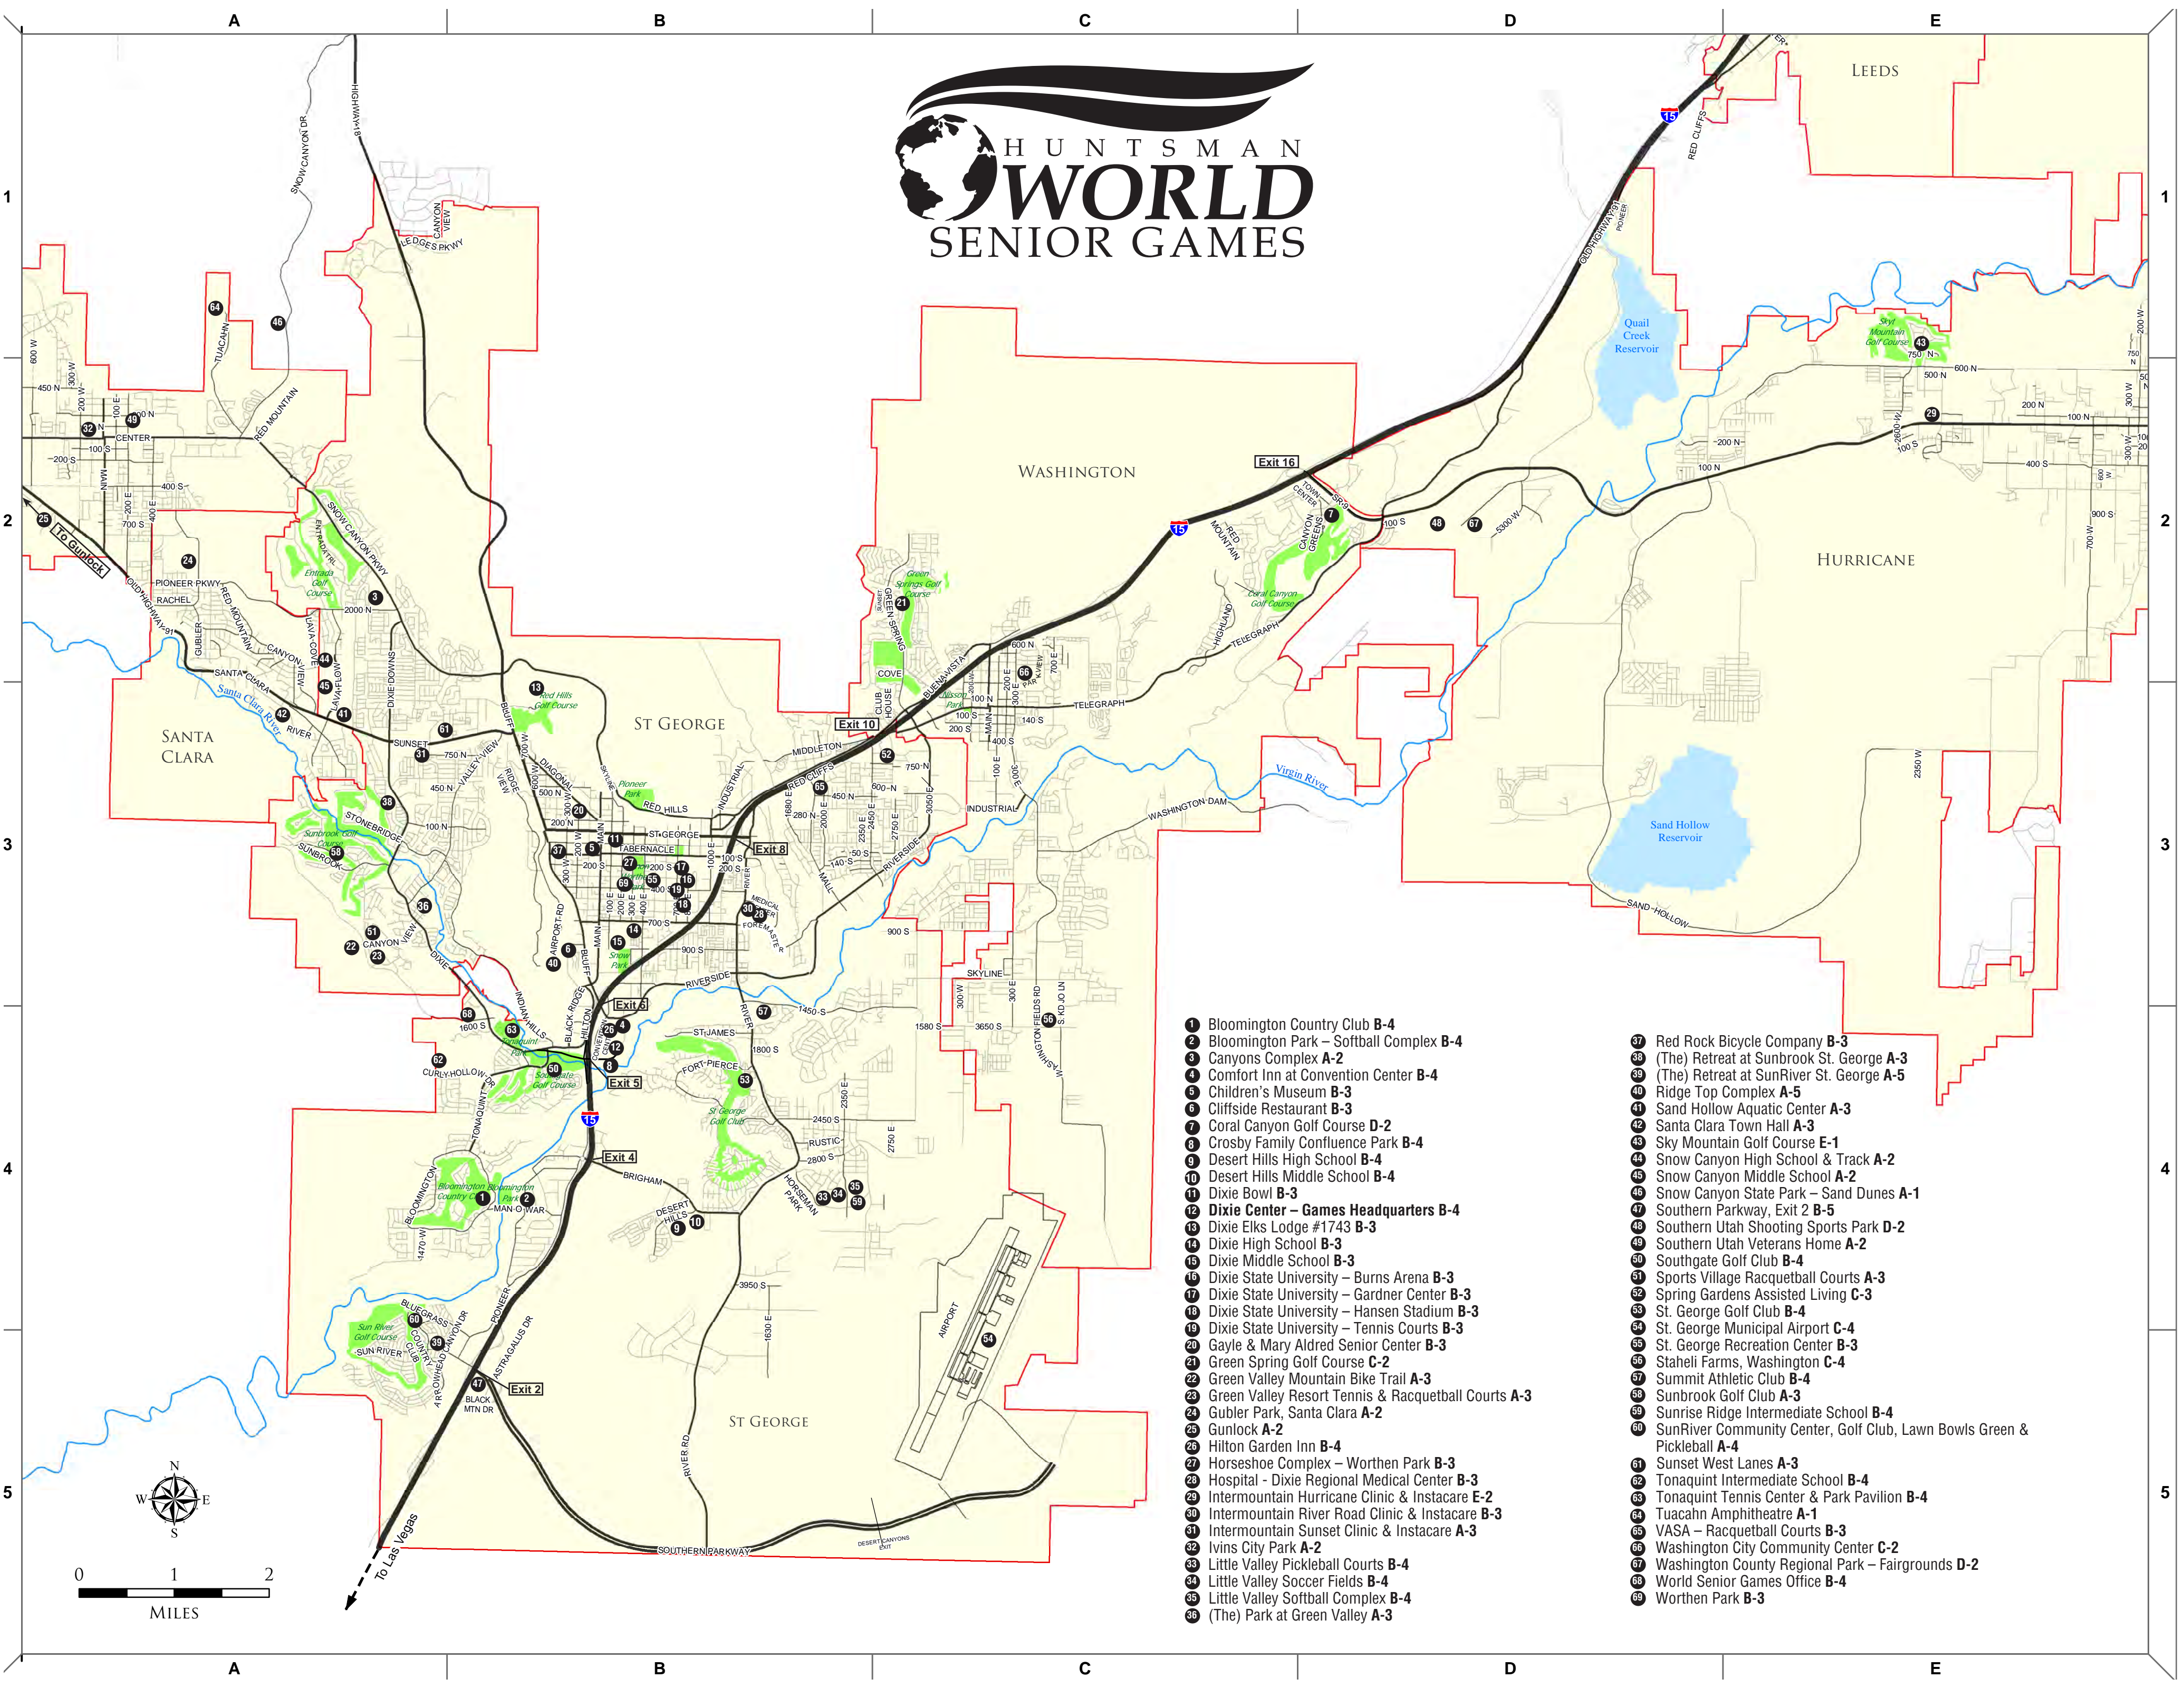

# HUNTSMAN WORLD SENIOR GAMES

- 1 Bloomington Country Club B-4
- 2 Bloomington Park – Softball Complex B-4
- 3 Canyons Complex A-2
- 4 Comfort Inn at Convention Center B-4
- 5 Children’s Museum B-3
- 6 Cliffside Restaurant B-3
- 7 Coral Canyon Golf Course D-2
- 8 Crosby Family Confluence Park B-4
- 9 Desert Hills High School B-4
- 10 Desert Hills Middle School B-4
- 11 Dixie Bowl B-3
- 12 Dixie Center – Games Headquarters B-4
- 13 Dixie Elks Lodge #1743 B-3
- 14 Dixie High School B-3
- 15 Dixie Middle School B-3
- 16 Dixie State University – Burns Arena B-3
- 17 Dixie State University – Gardner Center B-3
- 18 Dixie State University – Hansen Stadium B-3
- 19 Dixie State University – Tennis Courts B-3
- 20 Gayle & Mary Aldred Senior Center B-3
- 21 Green Spring Golf Course C-2
- 22 Green Valley Mountain Bike Trail A-3
- 23 Green Valley Resort Tennis & Racquetball Courts A-3
- 24 Gubler Park, Santa Clara A-2
- 25 Gunlock A-2
- 26 Hilton Garden Inn B-4
- 27 Horseshoe Complex – Worthen Park B-3
- 28 Hospital - Dixie Regional Medical Center B-3
- 29 Intermountain Hurricane Clinic & Instacare E-2
- 30 Intermountain River Road Clinic & Instacare B-3
- 31 Intermountain Sunset Clinic & Instacare A-3
- 32 Ivins City Park A-2
- 33 Little Valley Pickleball Courts B-4
- 34 Little Valley Soccer Fields B-4
- 35 Little Valley Softball Complex B-4
- 36 (The) Park at Green Valley A-3
- 37 Red Rock Bicycle Company B-3
- 38 (The) Retreat at Sunbrook St. George A-3
- 39 (The) Retreat at SunRiver St. George A-5
- 40 Ridge Top Complex A-5
- 41 Sand Hollow Aquatic Center A-3
- 42 Santa Clara Town Hall A-3
- 43 Sky Mountain Golf Course E-1
- 44 Snow Canyon High School & Track A-2
- 45 Snow Canyon Middle School A-2
- 46 Snow Canyon State Park – Sand Dunes A-1
- 47 Southern Parkway, Exit 2 B-5
- 48 Southern Utah Shooting Sports Park D-2
- 49 Southern Utah Veterans Home A-2
- 50 Southgate Golf Club B-4
- 51 Sports Village Racquetball Courts A-3
- 52 Spring Gardens Assisted Living C-3
- 53 St. George Golf Club B-4
- 54 St. George Municipal Airport C-4
- 55 St. George Recreation Center B-3
- 56 Staheli Farms, Washington C-4
- 57 Summit Athletic Club B-4
- 58 Sunbrook Golf Club A-3
- 59 Sunrise Ridge Intermediate School B-4
- 60 SunRiver Community Center, Golf Club, Lawn Bowls Green & Pickleball A-4
- 61 Sunset West Lanes A-3
- 62 Tonaquint Intermediate School B-4
- 63 Tonaquint Tennis Center & Park Pavilion B-4
- 64 Tuacahn Amphitheatre A-1
- 65 VASA – Racquetball Courts B-3
- 66 Washington City Community Center C-2
- 67 Washington County Regional Park – Fairgrounds D-2
- 68 World Senior Games Office B-4
- 69 Worthen Park B-3